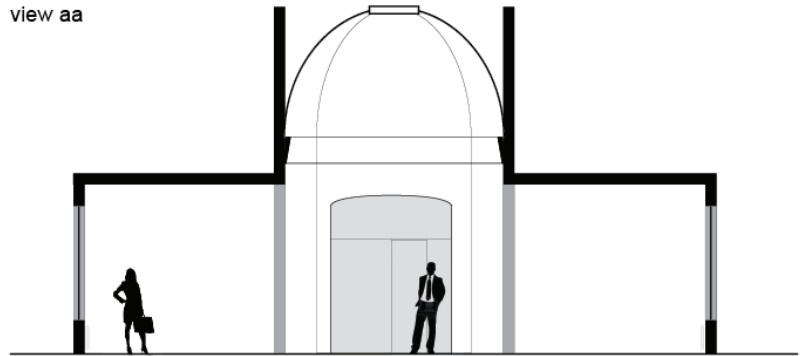

# BRADWOLFF PROJECTS

uitschuifbare kitchenette  
design sachi miyachi

view aa

view ab

view ba