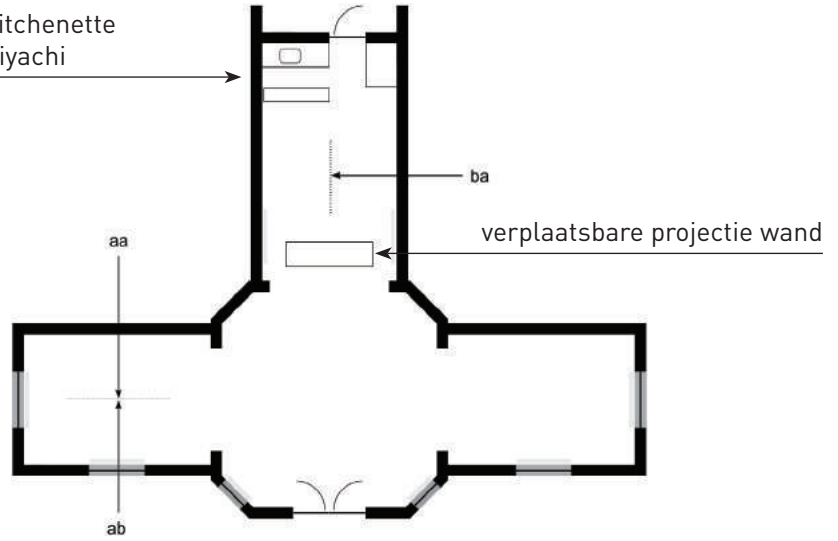

# BRADWOLFF PROJECTS

uitschuifbare kitchenette  
design sachi miyachi

view aa

view ab

view ba