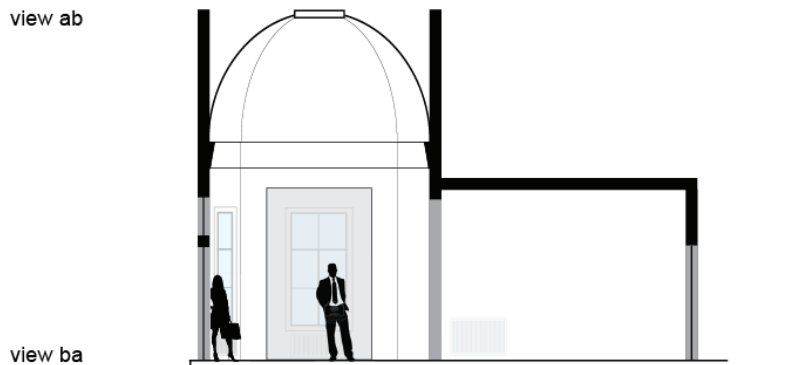

# BRADWOLFF PROJECTS

uitschuifbare kitchenette  
design sachi miyachi

view aa

view ab

view ba